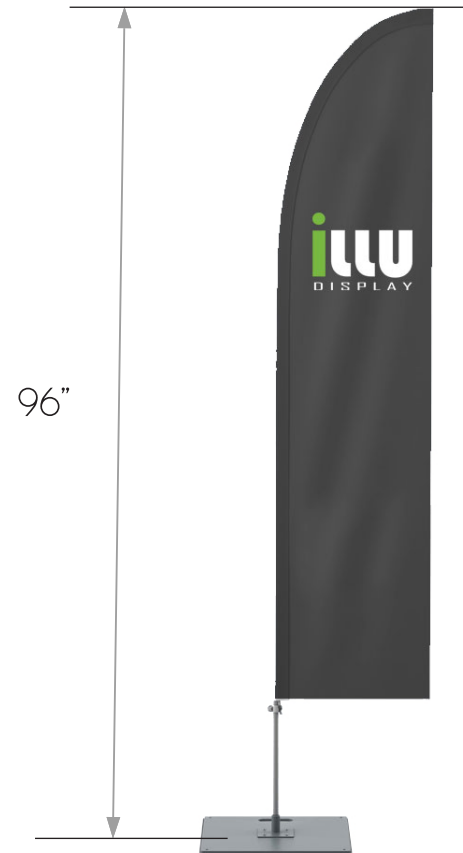

# FTH-S

GRAPHIC SIZE

FTH-S  
GRAPHIC SIZE

USE SAME TEMPLATE FOR DOUBLE SIDED GRAPHICS	
FRAME SIZE	96" H (2.5m)
GRAPHIC SIZE	25" W x 78.75" H
GRAPHIC SCALE	1:1
Keep all your important graphics (Such as logo, text and contact information) in the red safe zone.	— Layout area - - - Safe viewable area - - - Bleed

TOP CORNERS WILL BE ROUNDED

FTH-S  
GRAPHIC SIZE

USE SAME TEMPLATE FOR DOUBLE SIDED GRAPHICS	
FRAME SIZE	96" H (2.5m)
GRAPHIC SIZE	25" W x 78.75" H
GRAPHIC SCALE	1:1
Keep all your important graphics (Such as logo, text and contact information) in the red safe zone.	— Layout area - - - Safe viewable area - - - Bleed

# FTH-S

GRAPHIC SIZE

USE SAME TEMPLATE FOR DOUBLE SIDED GRAPHICS	
FRAME SIZE	96" H (2.5m)
GRAPHIC SIZE	25" W x 78.75" H
GRAPHIC SCALE	1:1
Keep all your important graphics (Such as logo, text and contact information) in the red safe zone.	 Layout area  Safe viewable area  Bleed