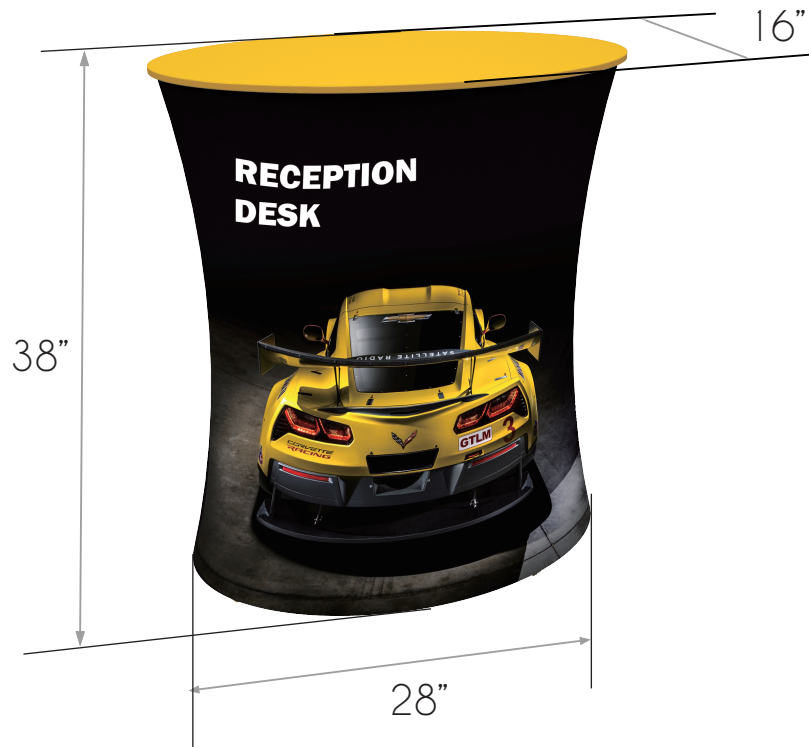

# RD-99AS

FRAME SIZE

## Notes to Designers:

- Artwork Size: made according to template size Image precision:
- Printing cloth products need over 150 dpi; (1:1)
- Color Mode:RGB
- Artwork format:PSD, PDF, AI.  
AI (text must convert to curves, picture must imbedding) ;  
PSD (text must convert to curves, picture must imbedding) ;  
PDF (text must convert to curves, picture must imbedding).

## GRAPHIC SIZE

FRAME SIZE	28" L x 15" W x 38" H
GRAPHIC SIZE	69" W x 40" H
GRAPHIC SCALE	1:1
Keep all your important graphics (Such as logo, text and contact information) in the red safe zone.	 Layout area Safe viewable area Front viewable area

TOP CORNERS WILL BE ROUNDED