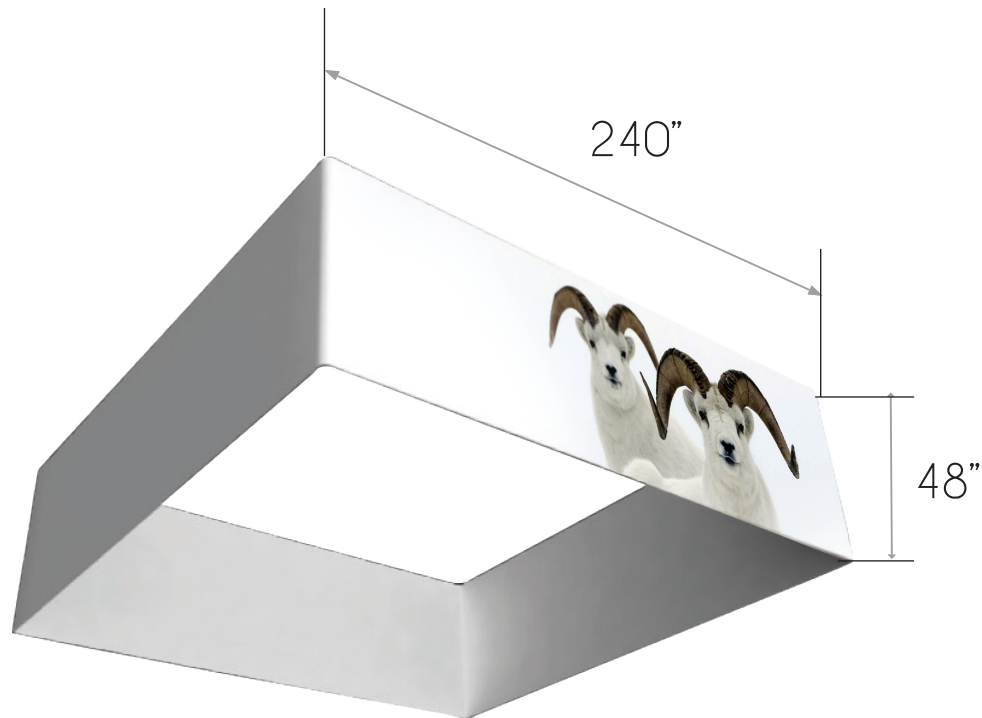

HS-006

GRAPHIC SIZE

Notes to Designers:

- Artwork Size: made according to template size Image precision:
- Printing cloth products need 300 dpi; (50% of original)
- Color Mode:RGB
- Artwork format:PSD, PDF, AI.
AI (text must convert to curves, picture must imbedding) ;
PSD (text must convert to curves, picture must imbedding) ;
PDF (text must convert to curves, picture must imbedding).

HS-006

GRAPHIC SIZE

USE SAME TEMPLATE FOR OTHER SIDED GRAPHICS	
FRAME SIZE	240" L x 48" H
GRAPHIC SIZE	240" W x 48" H (4)
GRAPHIC SCALE	50% OF ORIGINAL
Keep all your important graphics (Such as logo, text and contact information) in the red safe zone.	 <ul style="list-style-type: none">Layout areaSafe viewable areaBleed